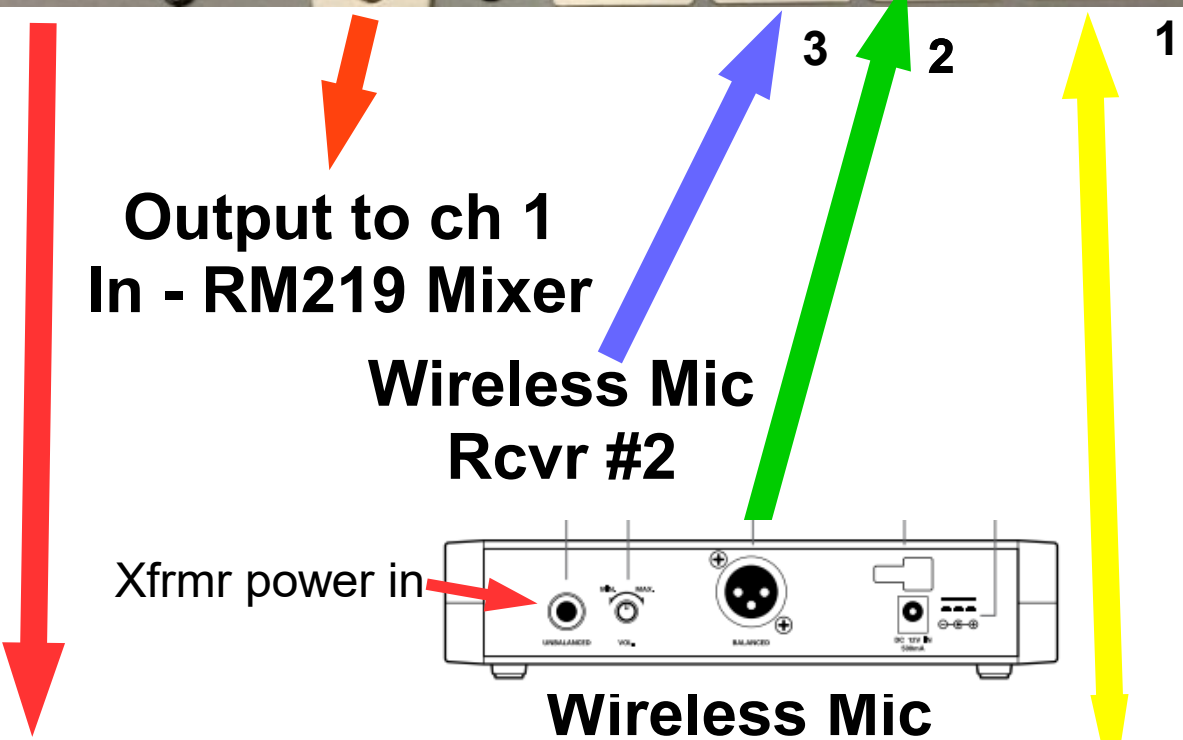

Shure M200 4 ch mic mixer

1 2 3

Output to ch 1
In - RM219 Mixer

Wireless Mic
Rcvr #2

Xfrmr power in

Wireless Mic
Rcvr #1

Wired HH Mic

Power via Large
Wall Wart 12V