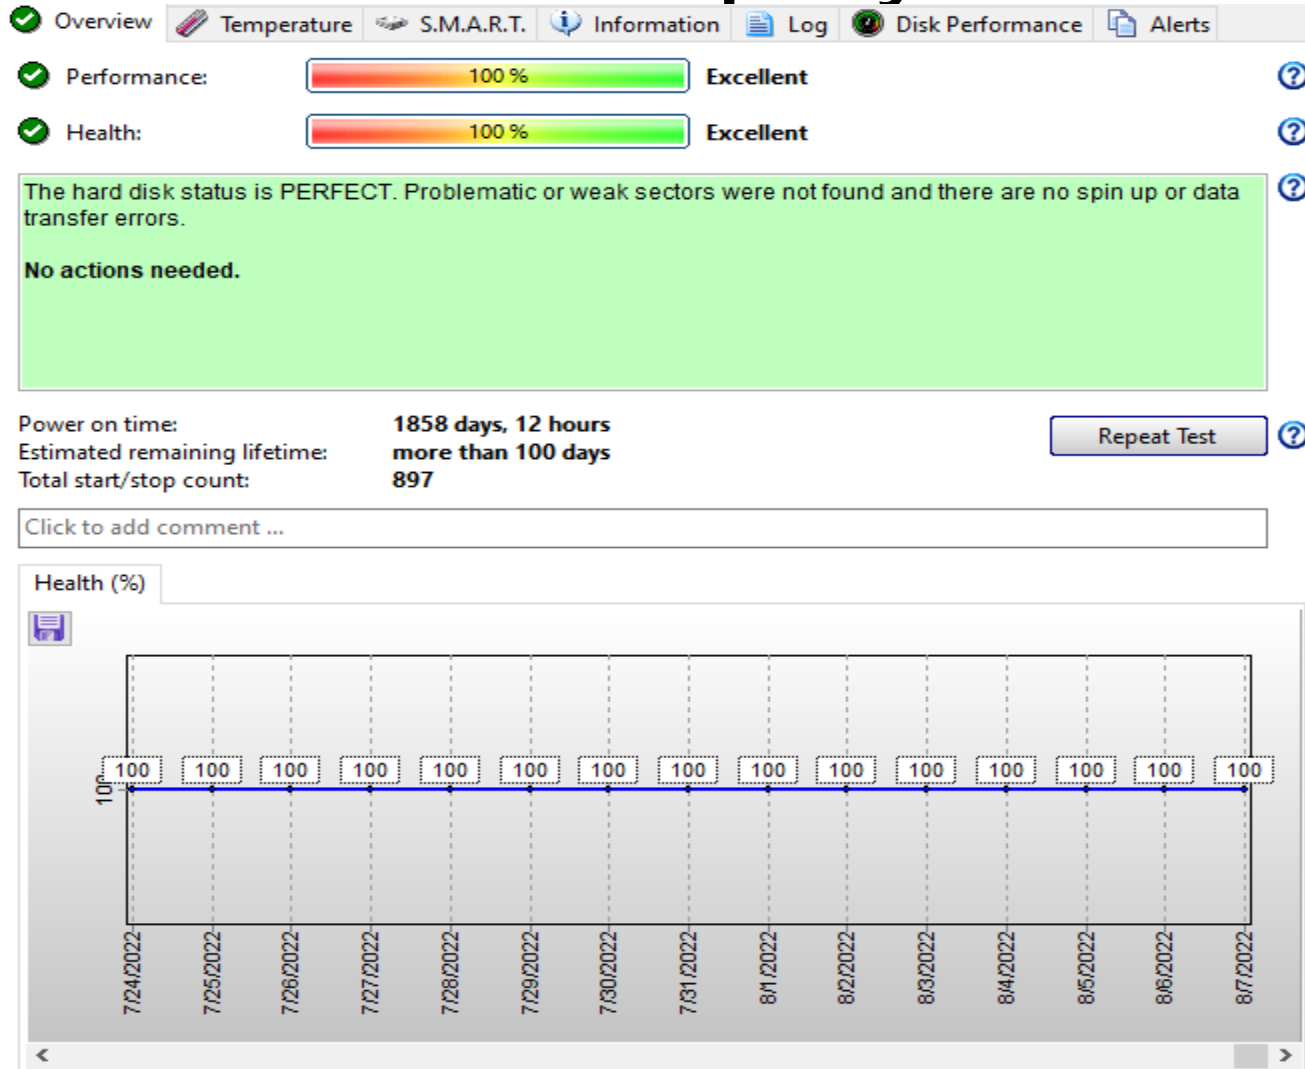

HDS Main Display -- HDD

(c) Gabe Goldberg Oct 2022 -- OK
for non-profit group use