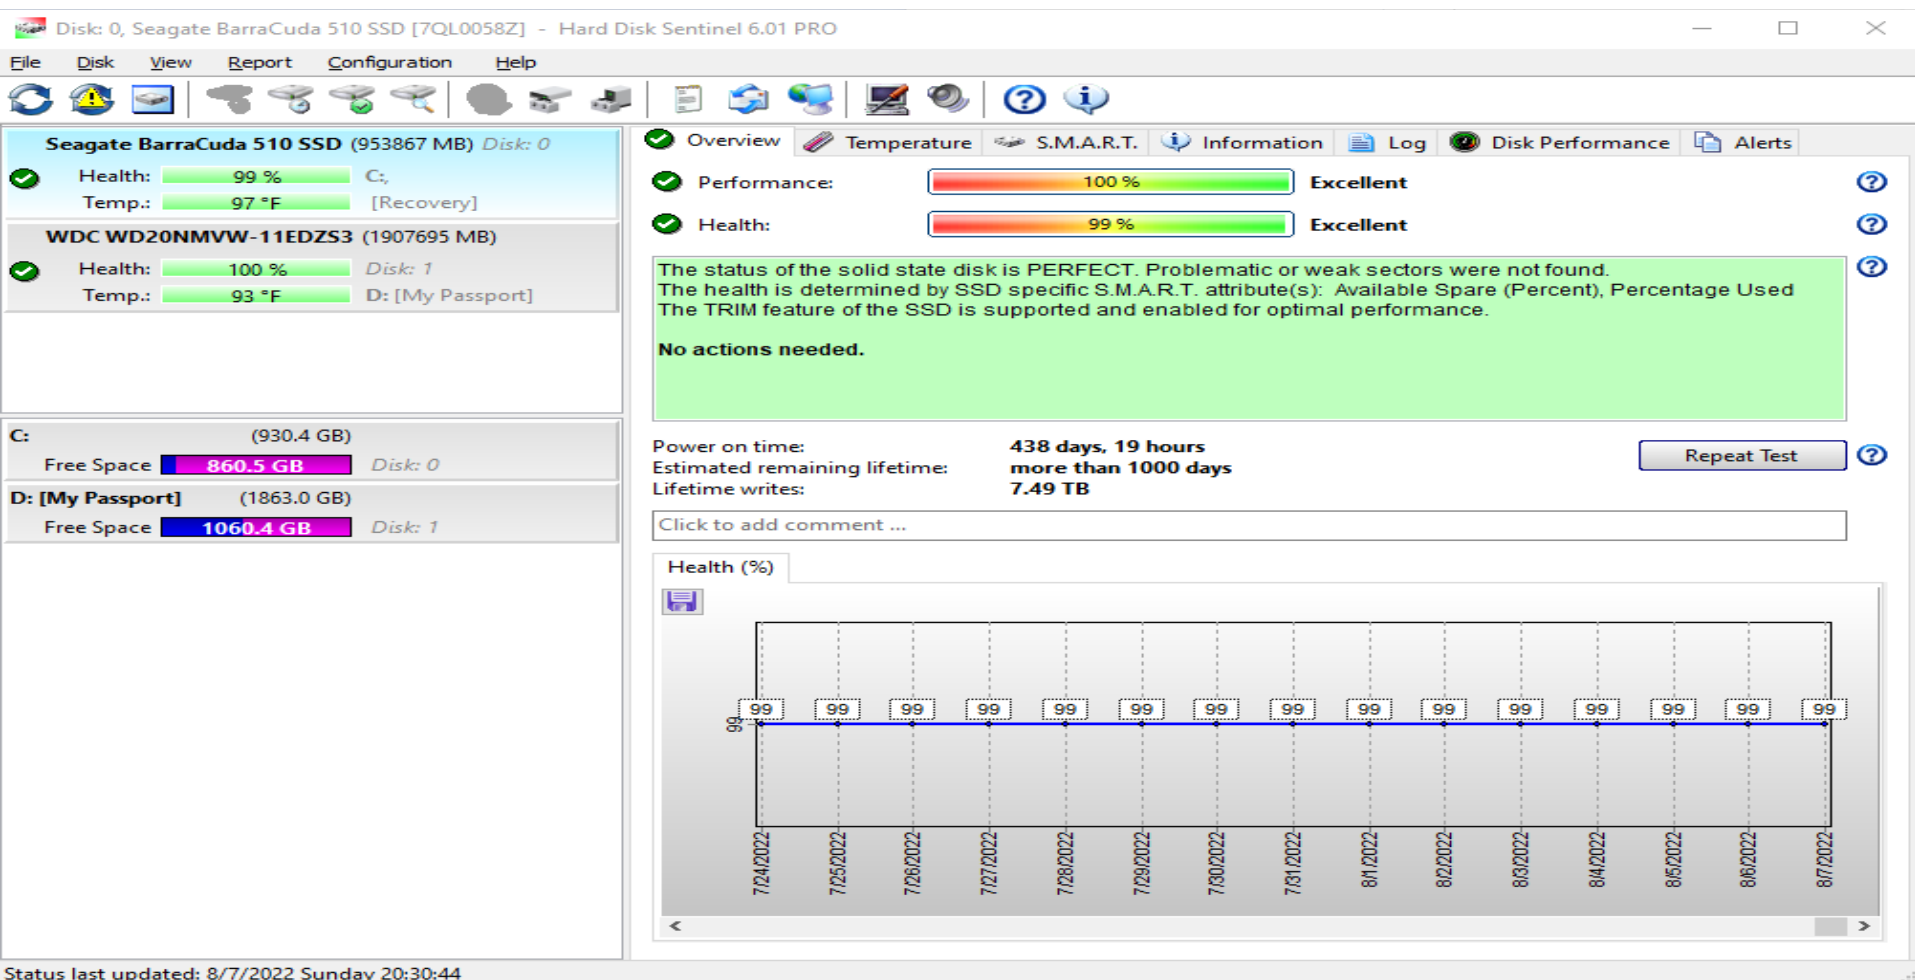

HDS Main Display -- SSD

(c) Gabe Goldberg Oct 2022 -- OK
for non-profit group use

Note SSD Lifetime Writes

Date	Terabytes	Bytes	Difference	Days	Bytes/day
6/13/2021	0.668	668,000,000			
6/15/2021	0.696	696,000,000	28,000,000	2	14,000,000
6/19/2021	0.752	752,000,000	56,000,000	4	14,000,000
6/23/2021	0.824	824,000,000	72,000,000	4	18,000,000
7/16/2021	1.010	1,010,000,000	186,000,000	23	8,086,957
7/25/2021	1.010	1,010,000,000	0	9	0
8/10/2021	1.100	1,100,000,000	90,000,000	16	5,625,000
8/18/2021	1.110	1,110,000,000	10,000,000	8	1,250,000
1/16/2022	3.520	3,520,000,000	2,410,000,000	151	15,960,265
1/23/2022	3.630	3,630,000,000	110,000,000	7	15,714,286
2/1/2022	3.840	3,840,000,000	210,000,000	9	23,333,333
2/7/2022	3.970	3,970,000,000	130,000,000	6	21,666,667
2/17/2022	4.150	4,150,000,000	180,000,000	10	18,000,000
2/27/2022	4.330	4,330,000,000	180,000,000	10	18,000,000
3/16/2022	4.690	4,690,000,000	360,000,000	17	21,176,471
4/10/2022	5.200	5,200,000,000	510,000,000	25	20,400,000
4/22/2022	5.430	5,430,000,000	230,000,000	12	19,166,667
5/23/2022	6.060	6,060,000,000	630,000,000	31	20,322,581
6/24/2022	6.630	6,630,000,000	570,000,000	32	17,812,500
7/26/2022	7.180	7,180,000,000	550,000,000	32	17,187,500
9/5/2022	8.020	8,020,000,000	840,000,000	41	20,487,805

- SSDs wear out, have finite write capacities
- Investigate excessive writes, indicated by decreasing health