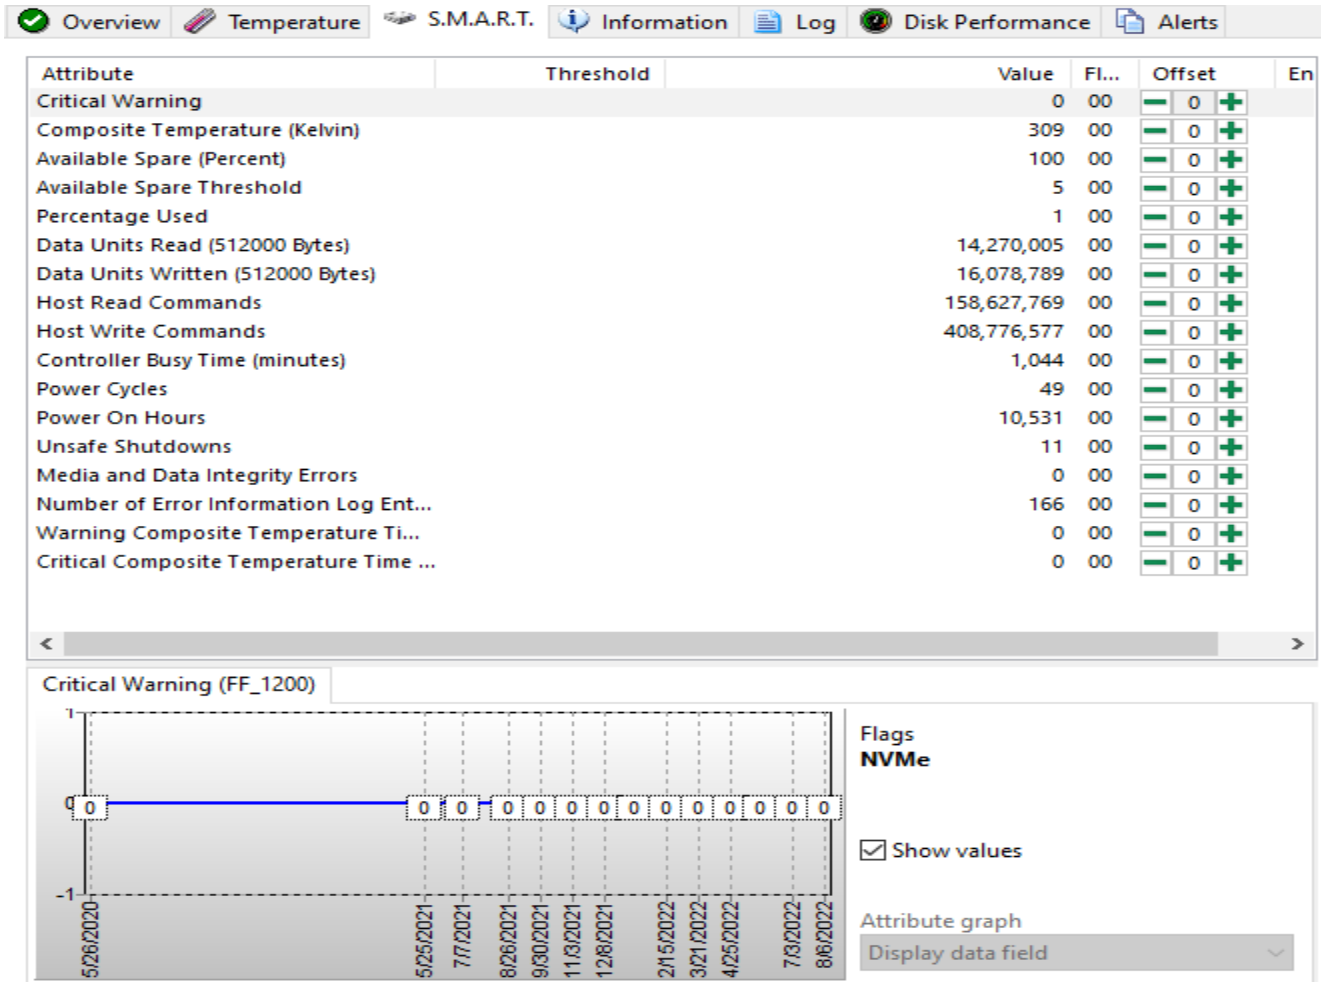

HDS SMART Display

(c) Gabe Goldberg Oct 2022 -- OK
for non-profit group use