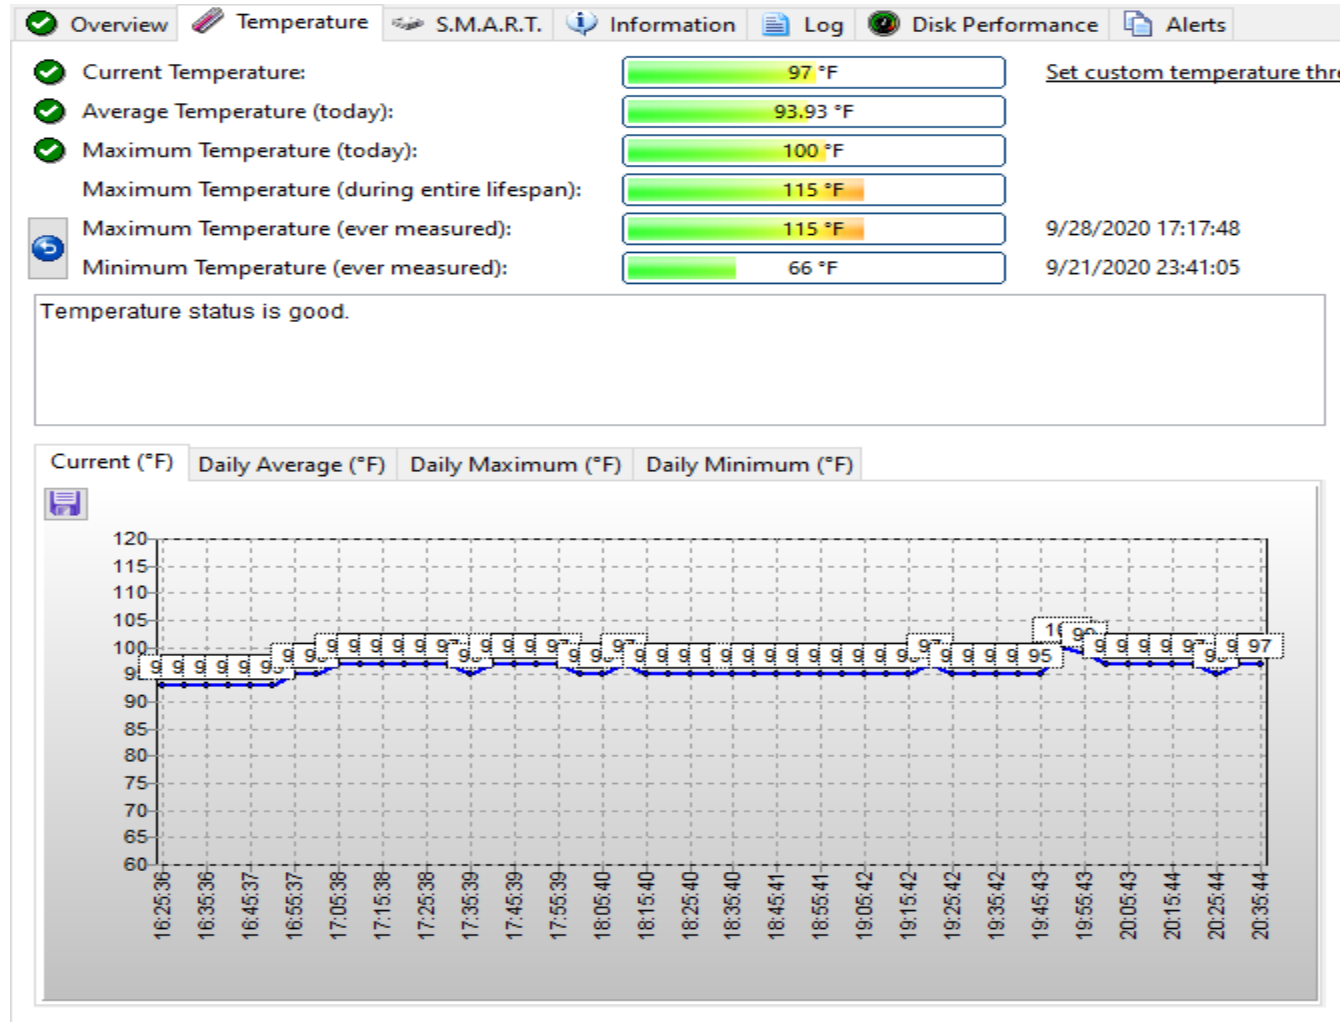

HDS Temperature Display